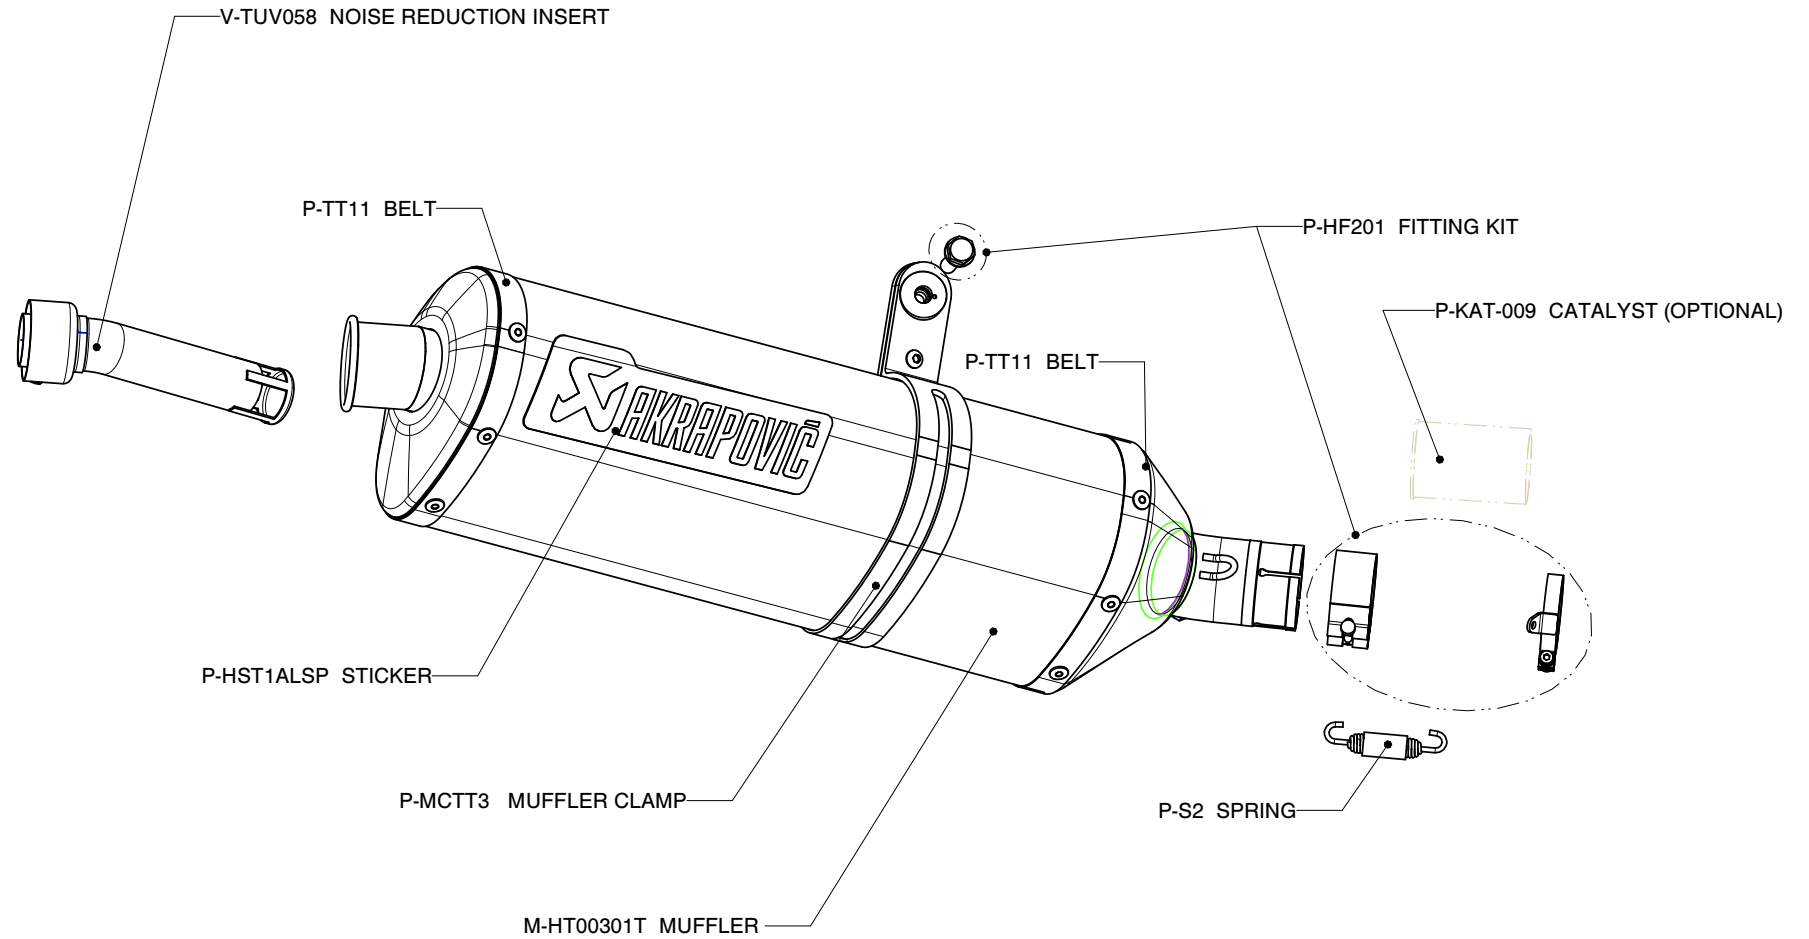

KAWASAKI ER-6N; SLIP-ON exhaust system / Street legal
KAWASAKI ER-6F; SLIP-ON exhaust system / Street legal
Product code: SS-K6SO4-HTT

MUFFLER REPAIR KITS

REPACK	P-RPCK28
SLEEVE	P-RKS121TT40